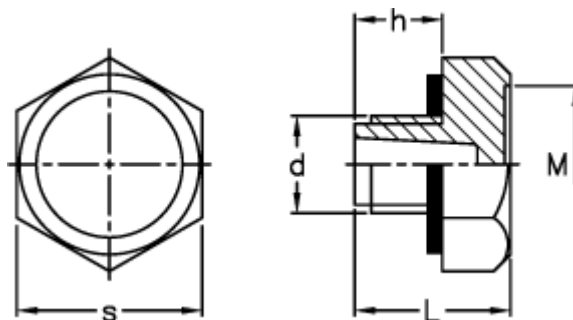

Data Sheet

Article number: 2311058296EX
Description: E+G Plug TN-EX
TN.3/8

Measures

| | |
|---------------------------------|---------|
| d | = G 3/8 |
| h | = 9 |
| L | = 16 |
| M | = 17.0 |
| s | = 22 |
| Tightening torque N m = 8 to 10 | |